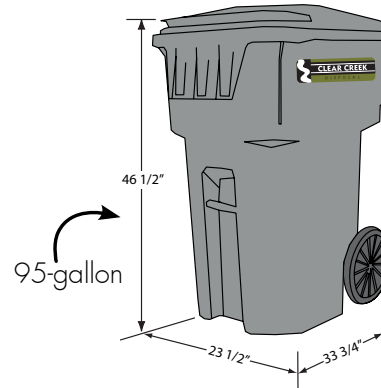

## RESIDENTIAL WASTE DISPOSAL & RECYCLING

**TRASH CART/SIZE:** Sun Valley residents receive a 95-gallon cart, unless the 32- or 68-gallon cart is requested. Additional carts are free.

**RECYCLING BINS:** Recycling services are provided at no extra charge. Up to six bins per household and labels are available free. (Recycling details provided on next page.) Residents can select the traditional 18-gallon blue bin, if preferred.