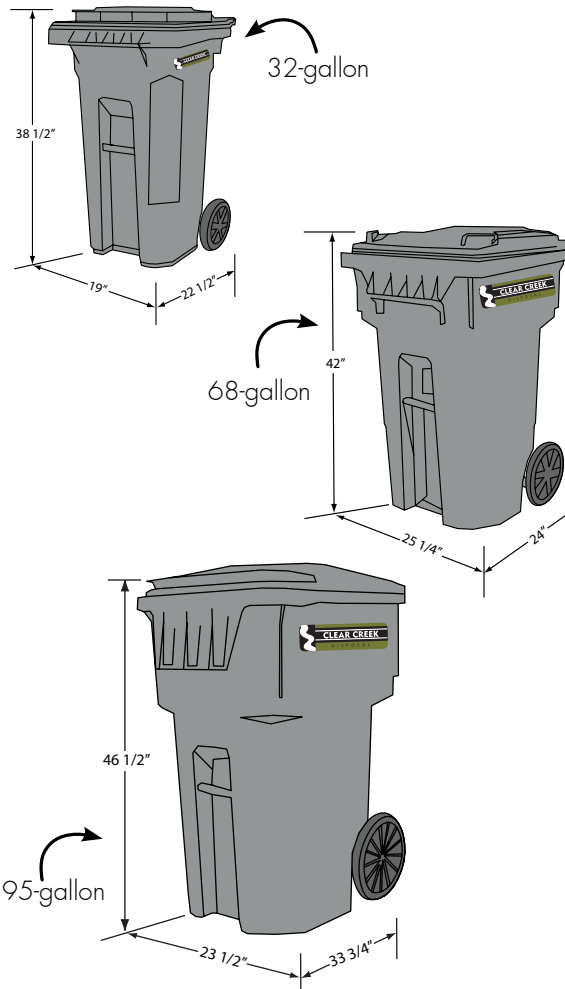

CLEAR CREEK

DISPOSAL

HAILEY

RESIDENTIAL WASTE DISPOSAL & RECYCLING

TRASH CART/SIZE:

32-Gallon Container w/ Recycling	\$10.25/month
68-Gallon Container w/ Recycling	\$18.72/month
95-Gallon Container w/ Recycling	\$24.92/month
Extra Bag (outside of cart)	\$4.75/bag