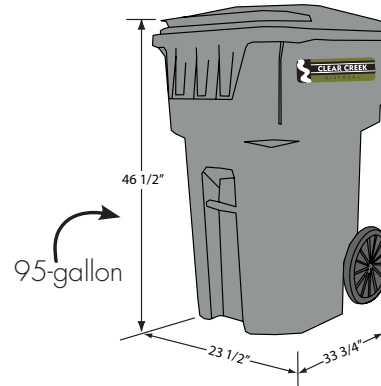

KETCHUM

RESIDENTIAL WASTE DISPOSAL & RECYCLING

TRASH CART/SIZE: Ketchum residents receive a 95-gallon cart, unless the 32- or 68-gallon cart is requested. Additional carts are \$3.30 per quarter, per cart.

RECYCLING BINS: An 18-gallon recycle bin has been provided to each residence.

MOVING: If you are moving, please leave cart and bin(s) for the next occupants. Garbage Carts and Recycle Bins are owned by CCD, and registered to the property address.