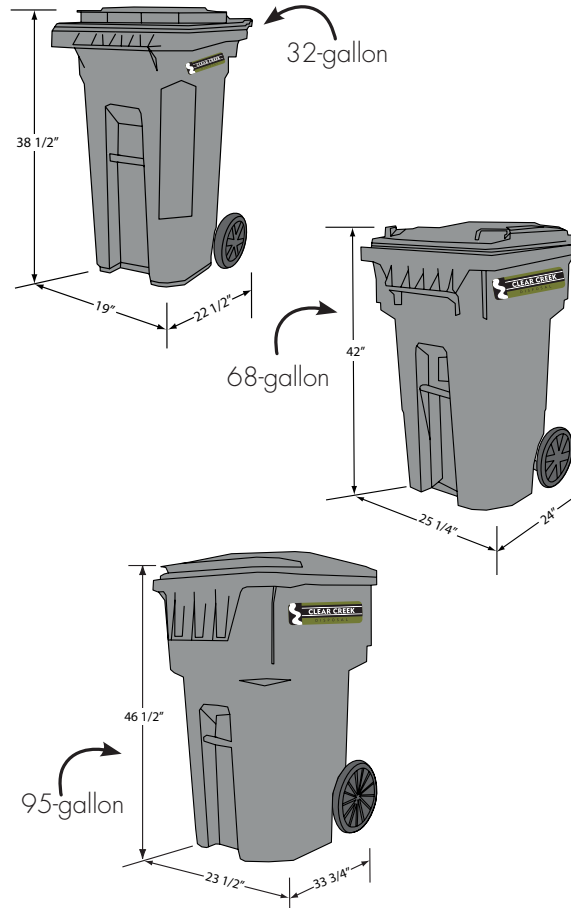

CLEAR CREEK
DISPOSAL

HAILEY

RESIDENTIAL WASTE DISPOSAL & RECYCLING

TRASH CART/SIZE:

32-Gallon Container w/ Recycling	\$10.25/month
68-Gallon Container w/ Recycling	\$18.72/month
95-Gallon Container w/ Recycling	\$24.92/month
Extra Bag (outside of cart)	\$4.75/bag