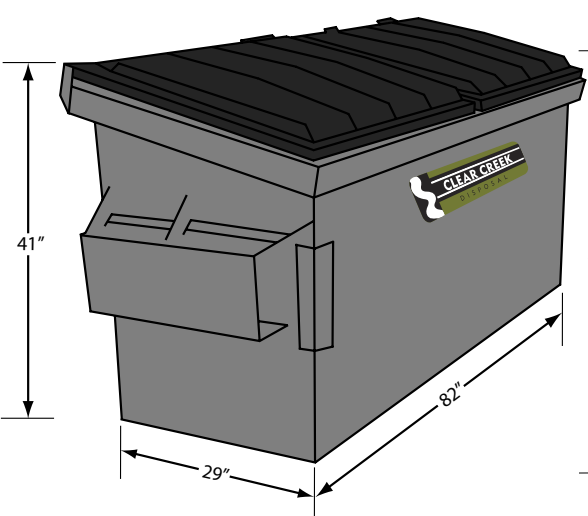

DUMPSTERS Available for garbage, corrugated cardboard, and construction waste collection.

1.5 CUBIC YARDS