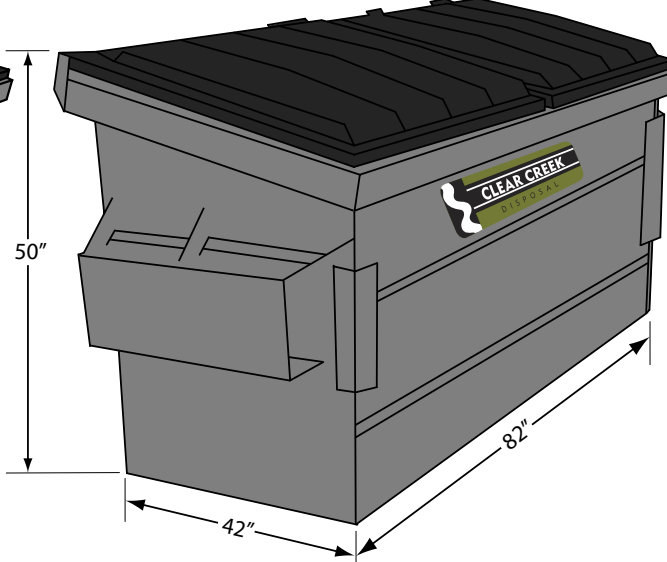

3 CUBIC YARDS