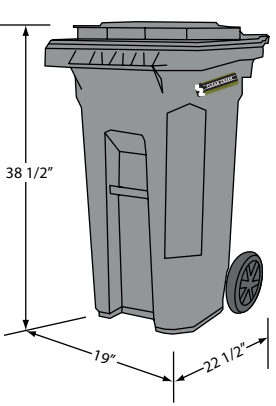

RECYCLE BINS Blue bins are available for recyclables only.

18-GALLON RECYCLE BIN

12-GALLON STACKABLE RECYCLE BINS

Stackable 12-gallon recycle bins are available for \$10.60 each. These stack when full, and nest together when empty. Larger 18-gallon recycle bins are available for \$18.38 each. Call 726.9600 to purchase or for more information.

REFUSE CARTS

32-GALLON

68-GALLON

95-GALLON

These container are available in the following locations:

- Sun Valley
- Ketchum
- Bellevue
- Hailey
- Blaine County
- Carey

DUMPSTERS Available for garbage, corrugated cardboard, and construction waste collection.