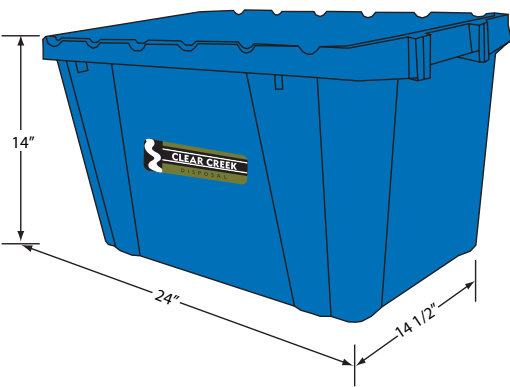

RECYCLE BINS Blue bins are available for recyclables only.

18-GALLON RECYCLE BIN

12-GALLON STACKABLE RECYCLE BINS

Stackable 12-gallon recycle bins are available for \$10.60 each. These stack when full, and nest together when empty. Larger 18-gallon recycle bins are available for \$18.38 each. Call 726.9600 to purchase or for more information.

REFUSE CARTS

32-GALLON

68-GALLON

95-GALLON

These container are available in the following locations:

- Sun Valley
- Ketchum
- Bellevue
- Hailey
- Blaine County
- Carey

DUMPSTERS Available for garbage, corrugated cardboard, and construction waste collection.

10 CUBIC YARDS

ROLL OFF DUMPSTERS Available for garbage, corrugated cardboard, and construction waste collection.

15 CUBIC YARDS

30 CUBIC YARDS