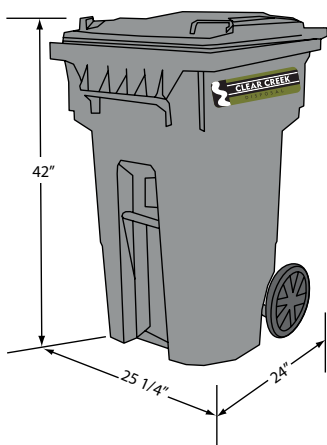

RECYCLE BINS Blue bins are available for recyclables only.

18-GALLON RECYCLE BIN

12-GALLON STACKABLE RECYCLE BINS

Stackable 12-gallon recycle bins are available for \$10.60 each. These stack when full, and nest together when empty. Larger 18-gallon recycle bins are available for \$18.38 each. Call 726.9600 to purchase or for more information.

REFUSE CARTS

32-GALLON

68-GALLON

95-GALLON

These container are available in the following locations:

- Sun Valley
- Ketchum
- Bellevue
- Hailey
- Blaine County
- Carey

DUMPSTERS Available for garbage, corrugated cardboard, and construction waste collection.