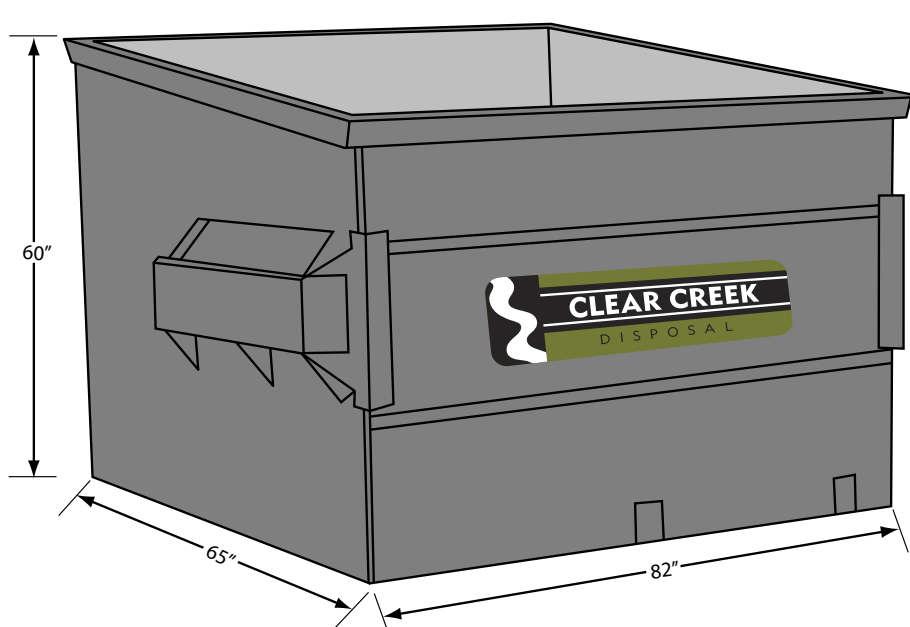

6 CUBIC YARDS