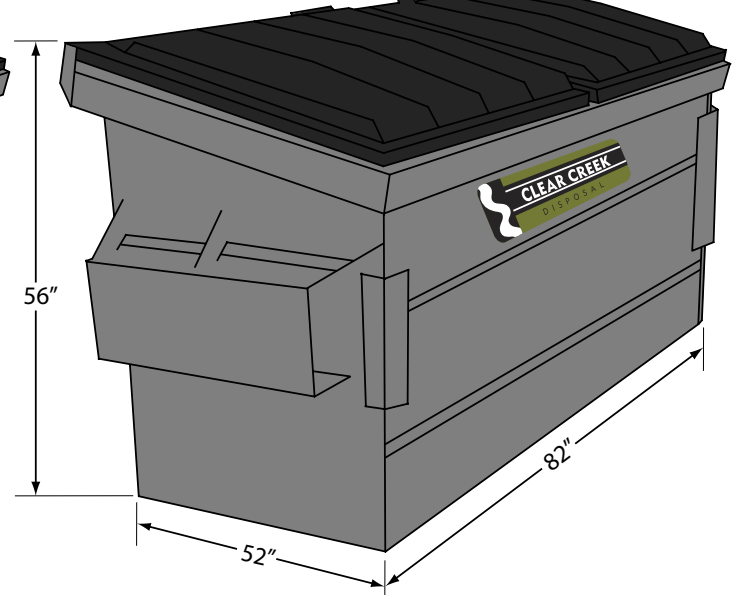

4 CUBIC YARDS