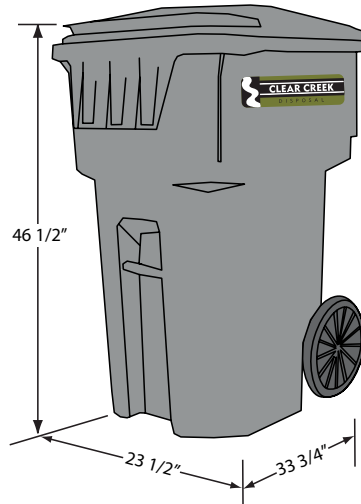

RECYCLE BINS Blue bins are available for recyclables only.

18-GALLON RECYCLE BIN

12-GALLON STACKABLE RECYCLE BINS

Stackable 12-gallon recycle bins are available for \$10.60 each. These stack when full, and nest together when empty. Larger 18-gallon recycle bins are available for \$18.38 each. Call 726.9600 to purchase or for more information.

REFUSE CARTS

32-GALLON

68-GALLON

95-GALLON

These container are available in the following locations:

- Sun Valley
- Ketchum
- Bellevue
- Hailey
- Blaine County
- Carey

DUMPSTERS Available for garbage, corrugated cardboard, and construction waste collection.