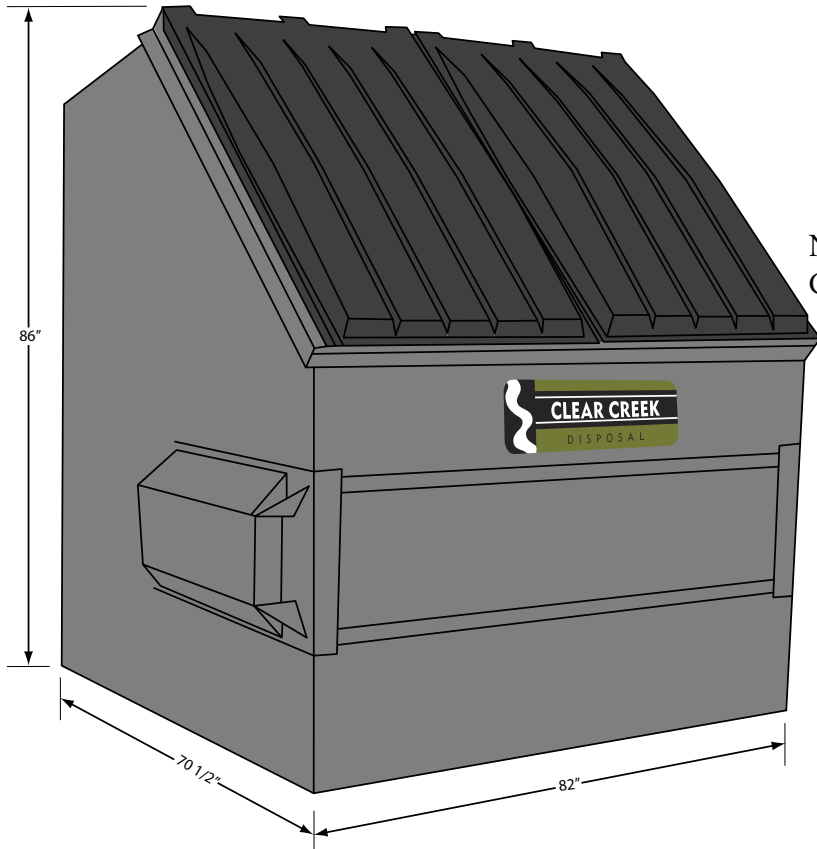

RECYCLE BINS Blue bins are available for recyclables only.

18-GALLON RECYCLE BIN

12-GALLON STACKABLE RECYCLE BINS

Stackable 12-gallon recycle bins are available for \$10.60 each. These stack when full, and nest together when empty. Larger 18-gallon recycle bins are available for \$18.38 each. Call 726.9600 to purchase or for more information.

REFUSE CARTS

32-GALLON

68-GALLON

95-GALLON

These container are available in the following locations:

- Sun Valley
- Ketchum
- Bellevue
- Hailey
- Blaine County
- Carey

DUMPSTERS Available for garbage, corrugated cardboard, and construction waste collection.

1.5 CUBIC YARDS

3 CUBIC YARDS

4 CUBIC YARDS

6 CUBIC YARDS

8 CUBIC YARDS

NOT available for Construction waste.

6 CUBIC YARDS

8 CUBIC YARDS

10 CUBIC YARDS

ROLL OFF DUMPSTERS Available for garbage, corrugated cardboard, and construction waste collection.

15 CUBIC YARDS

30 CUBIC YARDS