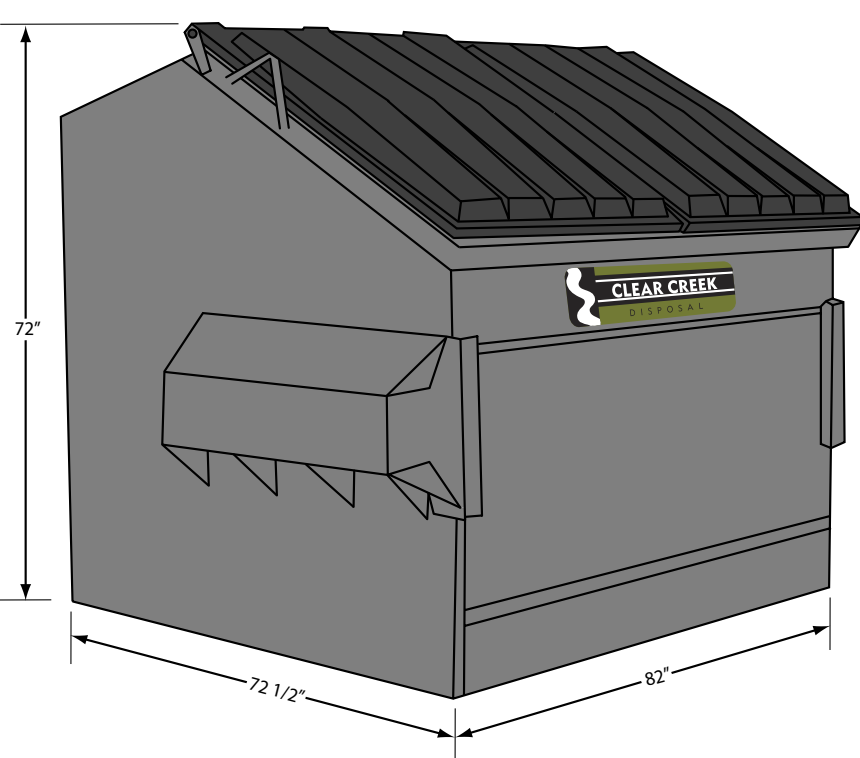

RECYCLE BINS Blue bins are available for recyclables only.

18-GALLON RECYCLE BIN

12-GALLON STACKABLE RECYCLE BINS

Stackable 12-gallon recycle bins are available for \$10.60 each. These stack when full, and nest together when empty. Larger 18-gallon recycle bins are available for \$18.38 each. Call 726.9600 to purchase or for more information.

REFUSE CARTS

32-GALLON

68-GALLON

95-GALLON

These container are available in the following locations:

- Sun Valley
- Ketchum
- Bellevue
- Hailey
- Blaine County
- Carey

DUMPSTERS Available for garbage, corrugated cardboard, and construction waste collection.

1.5 CUBIC YARDS

3 CUBIC YARDS

4 CUBIC YARDS

6 CUBIC YARDS

8 CUBIC YARDS

NOT available for Construction waste.

6 CUBIC YARDS

8 CUBIC YARDS

10 CUBIC YARDS

ROLL OFF DUMPSTERS Available for garbage, corrugated cardboard, and construction waste collection.

15 CUBIC YARDS

30 CUBIC YARDS