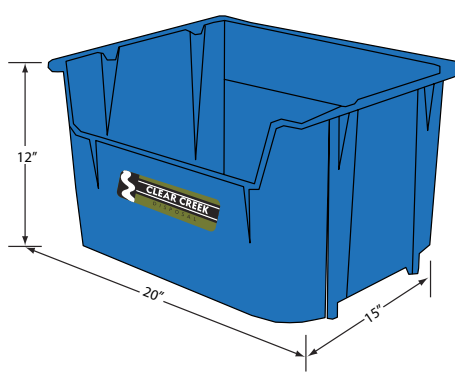

RECYCLE BINS Blue bins are available for recyclables only.

18-GALLON RECYCLE BIN

12-GALLON STACKABLE RECYCLE BINS

Stackable 12-gallon recycle bins are available for \$10.60 each. These stack when full, and nest together when empty. Larger 18-gallon recycle bins are available for \$18.38 each. Call 726.9600 to purchase or for more information.

REFUSE CARTS

32-GALLON

68-GALLON

95-GALLON

These container are available in the following locations:

- Sun Valley
- Ketchum
- Bellevue
- Hailey
- Blaine County
- Carey

DUMPSTERS Available for garbage, corrugated cardboard, and construction waste collection.

10 CUBIC YARDS

ROLL OFF DUMPSTERS Available for garbage, corrugated cardboard, and construction waste collection.

15 CUBIC YARDS

30 CUBIC YARDS