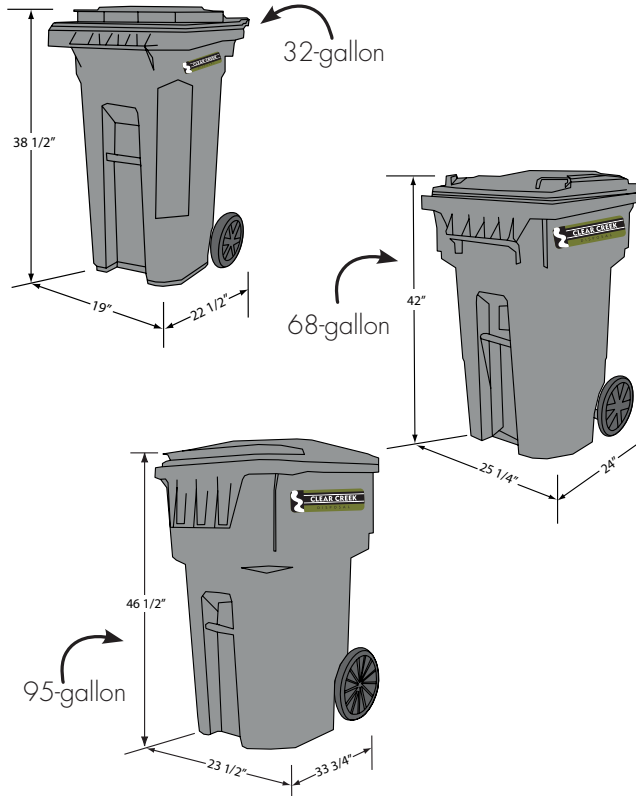

FOR NEW SERVICE: For a rolling cart or a recycling bin, call 208.726.9600.

COLLECTION: Trash service includes weekly curbside pickup of household garbage. Optional curbside recycling collection is available in parts of the county. Please call 726.9600 for details. Collection day depends on your location—look under “Schedules” or call 726.9600 for more information.